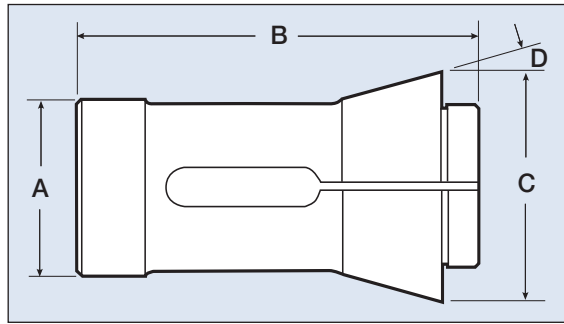

Crawford B-80 Spring Collets

(Inch & metric)

Dimensions

A	B	C	D
3.543"	5.118"	4.212"	15°

Size	B-80 (inch) Part Number
9/16"	H047-R-9/16
5/8"	H047-R-5/8
11/16"	H047-R-11/16
3/4"	H047-R-3/4
13/16"	H047-R-13/16
7/8"	H047-R-7/8
15/16"	H047-R-15/16
1"	H047-R-1-13/16
1-1/16"	H047-R-1-1/16
1-1/8"	H047-R-1-1/8
1-3/16"	H047-R-1-3/16
1-1/4"	H047-R-1-1/4
1-5/16"	H047-R-1-5/16
1-3/8"	H047-R-1-3/8
1-7/16"	H047-R-1-7/16
1-1/2"	H047-R-1-1/2
1-9/16"	H047-R-1-9/16
1-5/8"	H047-R-1-5/8
1-11/16"	H047-R-1-11/16
1-3/4"	H047-R-1-3/4
1-13/16"	H047-R-1-13/16
1-7/8"	H047-R-1-7/8
1-15/16"	H047-R-1-15/16
2"	H047-R-2-13/16
2-1/16"	H047-R-2-1/16
2-1/8"	H047-R-2-1/8
2-3/16"	H047-R-2-3/16
2-1/4"	H047-R-2-1/4
2-5/16"	H047-R-2-5/16
2-3/8"	H047-R-2-3/8
2-7/16"	H047-R-2-7/16
2-1/2"	H047-R-2-1/2
2-9/16"	H047-R-2-9/16
2-5/8"	H047-R-2-5/8
2-11/16"	H047-R-2-11/16
2-3/4"	H047-R-2-3/4
2-13/16"	H047-R-2-13/16
2-7/8"	H047-R-2-7/8
2-15/16"	H047-R-2-15/16
3"	H047-R-3-13/16
3-1/16"	H047-R-3-1/16

Size	B-80 (Metric) Part Number
15mm	H047-R-15mm
15.5mm	H047-R-15.5mm
16mm	H047-R-16mm
16.5mm	H047-R-16.5mm
17mm	H047-R-17mm
17.5mm	H047-R-17.5mm
18mm	H047-R-18mm
18.5mm	H047-R-18.5mm
19mm	H047-R-19mm
19.5mm	H047-R-19.5mm
20mm	H047-R-20mm
20.5mm	H047-R-20.5mm
21mm	H047-R-21mm
21.5mm	H047-R-21.5mm
22mm	H047-R-22mm
22.5mm	H047-R-22.5mm
23mm	H047-R-23mm
23.5mm	H047-R-23.5mm
24mm	H047-R-24mm
24.5mm	H047-R-24.5mm
25mm	H047-R-25mm
25.5mm	H047-R-25.5mm
26mm	H047-R-26mm
26.5mm	H047-R-26.5mm
27mm	H047-R-27mm
27.5mm	H047-R-27.5mm
28mm	H047-R-28mm
28.5mm	H047-R-28.5mm
29mm	H047-R-29mm
29.5mm	H047-R-29.5mm
30mm	H047-R-30mm
30.5mm	H047-R-30.5mm
31mm	H047-R-31mm
31.5mm	H047-R-31.5mm
32mm	H047-R-32mm
32.5mm	H047-R-32.5mm
33mm	H047-R-33mm
33.5mm	H047-R-33.5mm
34mm	H047-R-34mm
34.5mm	H047-R-34.5mm
35mm	H047-R-35mm
35.5mm	H047-R-35.5mm
36mm	H047-R-36mm
36.5mm	H047-R-36.5mm
37mm	H047-R-37mm
37.5mm	H047-R-37.5mm