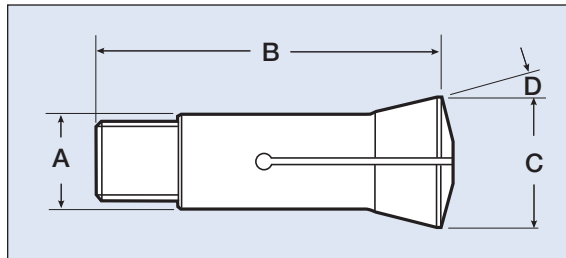

# Crawford 16C Collets (Inch)

Dimensions

A	B	C	D
1.89"	4.35"	2.26"	10°

Size	16C inch		
	Round	Hex	Square
1/16"	G119-R-1/16	-	-
1/8"	G1198-R-1/8	-	-
3/16"	G119-R-3/16	-	-
1/4"	G119-R-1/4	G119-X-1/4	G119-S-1/4
5/16"	G119-R-5/16	G119-X-5/16	G119-S-5/16
3/8"	G119-R-3/8	G119-X-3/8	G119-S-3/8
7/16"	G119-R-7/16	G119-X-7/16	G119-S-7/16
1/2"	G119-R-1/2	G119-X-1/2	G119-S-1/2
9/16"	G119-R-9/16	G119-X-9/16	G119-S-9/16
5/8"	G119-R-5/8	G119-X-5/8	G119-S-5/8
11/16"	G119-R-11/16	G119-X-11/16	G119-S-11/16
3/4"	G119-R-3/4	G119-X-3/4	G119-S-3/4
13/16"	G119-R-13/16	G119-X-13/16	G119-S-13/16
7/8"	G119-R-7/8	G119-X-7/8	G119-S-7/8
15/16"	G119-R-15/16	G119-X-15/16	G119-S-15/16
1"	G119-R-1	G119-X-1	G119-S-1
1-1/16"	G119-R-1-1/16	G119-X-1-1/16	-
1-1/8"	G119-R-1-1/8	G119-X-1-1/8	-
1-3/16"	G119-R-1-3/16	G119-X-1-3/16	-
1-1/4"	G119-R-1-1/4	G119-X-1-1/4	-
1-5/16"	G119-R-1-5/16	G119-X-1-5/16	-
1-3/8"	G119-R-1-3/8	G119-1-3/8	-
1-7/16"	G119-R-1-7/16	-	-
1-1/2"	G119-R-1-1/2	-	-
1-9/16"	G119-R-1-9/16	-	-
1-5/8"	G119-R-1-5/8	-	-