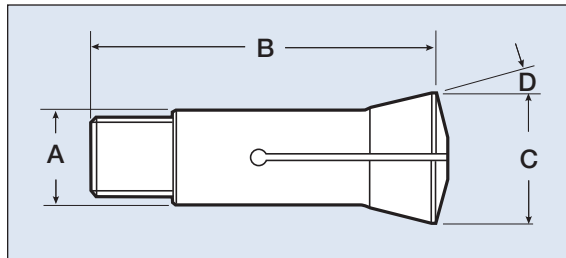

Crawford 16C Collets (Inch)

Dimensions

A	B	C	D
1.89"	4.35"	2.26"	10°

Size	16C inch		
	Round	Hex	Square
1/16"	G119-R-1/16	-	-
1/8"	G1198-R-1/8	-	-
3/16"	G119-R-3/16	-	-
1/4"	G119-R-1/4	G119-X-1/4	G119-S-1/4
5/16"	G119-R-5/16	G119-X-5/16	G119-S-5/16
3/8"	G119-R-3/8	G119-X-3/8	G119-S-3/8
7/16"	G119-R-7/16	G119-X-7/16	G119-S-7/16
1/2"	G119-R-1/2	G119-X-1/2	G119-S-1/2
9/16"	G119-R-9/16	G119-X-9/16	G119-S-9/16
5/8"	G119-R-5/8	G119-X-5/8	G119-S-5/8
11/16"	G119-R-11/16	G119-X-11/16	G119-S-11/16
3/4"	G119-R-3/4	G119-X-3/4	G119-S-3/4
13/16"	G119-R-13/16	G119-X-13/16	G119-S-13/16
7/8"	G119-R-7/8	G119-X-7/8	G119-S-7/8
15/16"	G119-R-15/16	G119-X-15/16	G119-S-15/16
1"	G119-R-1	G119-X-1	G119-S-1
1-1/16"	G119-R-1-1/16	G119-X-1-1/16	-
1-1/8"	G119-R-1-1/8	G119-X-1-1/8	-
1-3/16"	G119-R-1-3/16	G119-X-1-3/16	-
1-1/4"	G119-R-1-1/4	G119-X-1-1/4	-
1-5/16"	G119-R-1-5/16	G119-X-1-5/16	-
1-3/8"	G119-R-1-3/8	G119-1-3/8	-
1-7/16"	G119-R-1-7/16	-	-
1-1/2"	G119-R-1-1/2	-	-
1-9/16"	G119-R-1-9/16	-	-
1-5/8"	G119-R-1-5/8	-	-