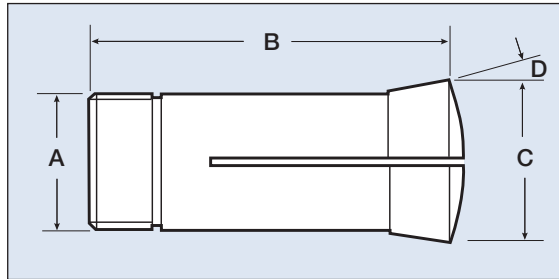

Crawford 5C Collets (Metric)

Dimensions

A	B	C	D
31.75	85.4	37.3	10°

Size	Part Number
1.0mm	0123-R-1.0mm
1.5mm	0123-R-1.5mm
2.0mm	0123-R-2.0mm
2.5mm	0123-R-2.5mm
3.0mm	0123-R-3.0mm
3.5mm	0123-R-3.5mm
4.0mm	0123-R-4.0mm
4.5mm	0123-R-4.5mm
5.0mm	0123-R-5.0mm
5.5mm	0123-R-5.5mm
6.0mm	0123-R-6.0mm
6.5mm	0123-R-6.5mm
7.0mm	0123-R-7.0mm
7.5mm	0123-R-7.5mm
8.0mm	0123-R-8.0mm
8.5mm	0123-R-8.5mm
9.0mm	0123-R-9.0mm
9.5mm	0123-R-9.5mm
10.0mm	0123-R-10.0mm
10.5mm	0123-R-10.5mm
11.0mm	0123-R-11.0mm
11.5mm	0123-R-11.5mm
12.0mm	0123-R-12.0mm
12.5mm	0123-R-12.5mm
13.0mm	0123-R-13.0mm
13.5mm	0123-R-13.5mm
14.0mm	0123-R-14.0mm
14.5mm	0123-R-14.5mm
15.0mm	0123-R-15.0mm
15.5mm	0123-R-15.5mm
16.0mm	0123-R-16.0mm
16.5mm	0123-R-16.5mm
17.0mm	0123-R-17.0mm
17.5mm	0123-R-17.5mm
18.0mm	0123-R-18.0mm
18.5mm	0123-R-18.5mm
19.0mm	0123-R-19.0mm
19.5mm	0123-R-19.5mm

Size	Part Number
20.0mm	0123-R-20.0mm
20.5mm	0123-R-20.5mm
21.0mm	0123-R-21.0mm
21.5mm	0123-R-21.5mm
22.0mm	0123-R-22.0mm
22.5mm	0123-R-22.5mm
23.0mm	0123-R-23.0mm
23.5mm	0123-R-23.5mm
24.0mm	0123-R-24.0mm
24.5mm	0123-R-24.5mm
25.0mm	0123-R-25.0mm
25.5mm	0123-R-25.5mm
26.0mm	0123-R-26.0mm
26.5mm	0123-R-26.5mm
27.0mm	0123-R-27.0mm

K152-EB1 Brass Emergency Collet
5C Steel Emergency Collet

5C Round Collet Sets (Metric)

Set	No. of Collets	Part No.
3mm-27mm x 0.5mm	49	0123-SET-1
3mm-27mm x 1mm	25	0123-SET-2

See page 124 for Accuracy Chart